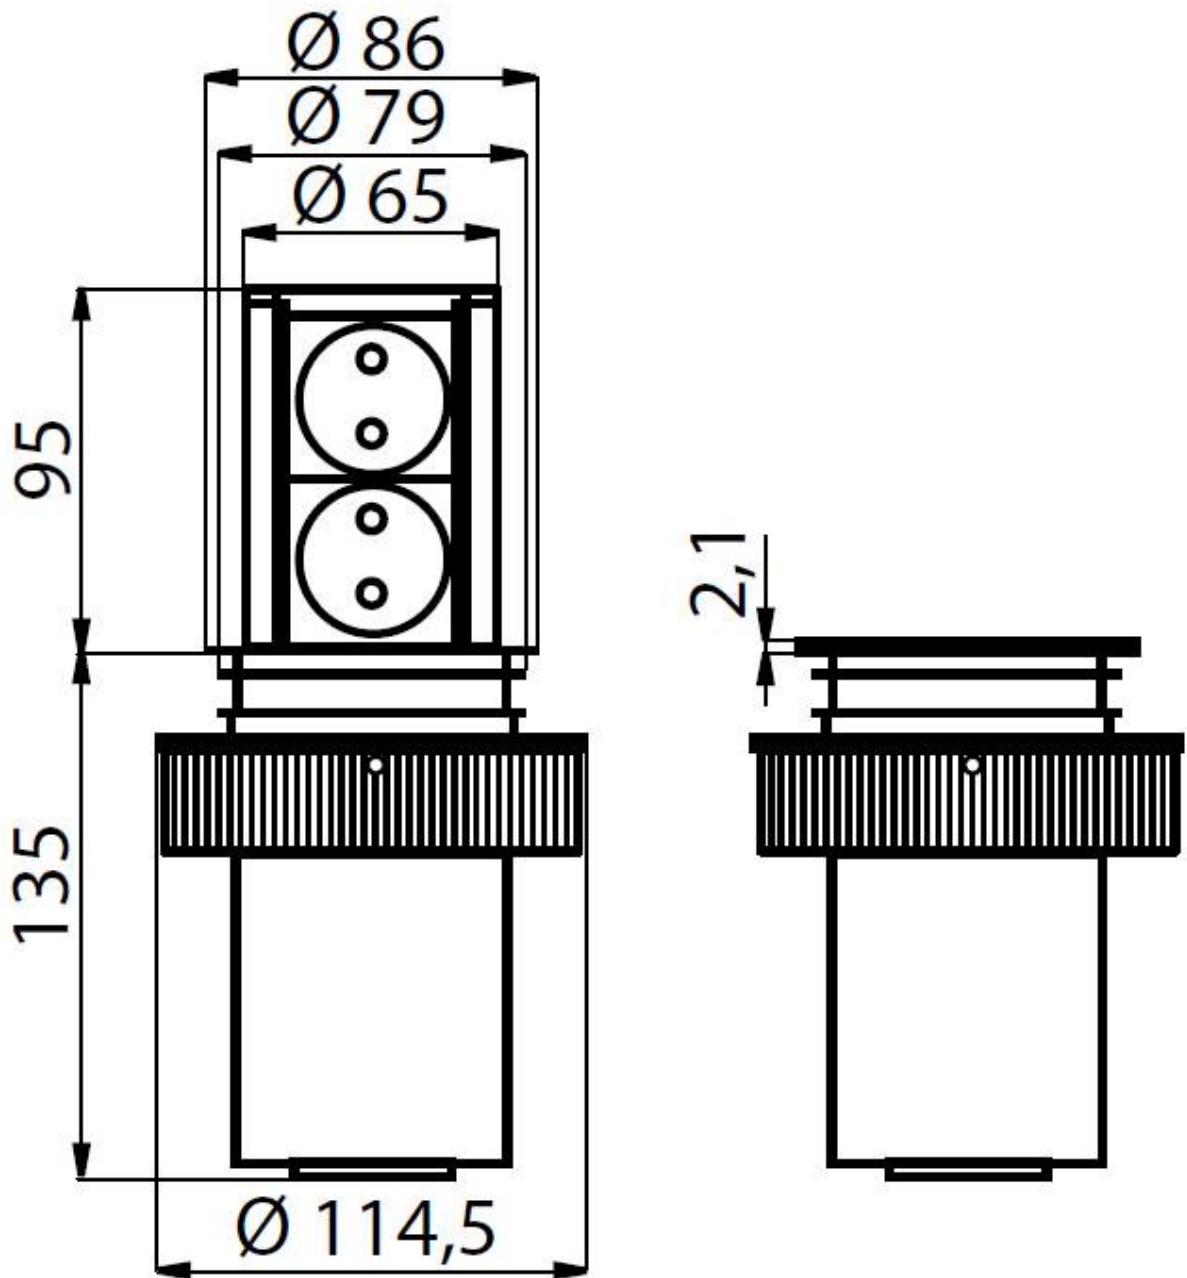

Casper

Built-in socket

Code: 8000 014

Torretta portaprese estraibile push -2 prese Schuko
Cavo alimentazione in dotazione

DETAILS

Built-in hole \varnothing 80 mm

Notes: It's advisable to keep a distance of 40 cm from sinks or cooking hobs (protection index IP20)

Max worktop thickness

Type of accessory c

Installation

TECHNICAL DATA

GALLERY